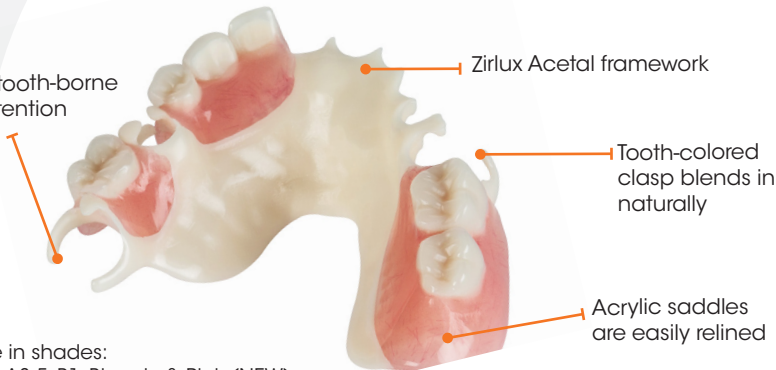

Zirlux Acetal

Upgrade Your Removables *with Zirlux Acetal*

Fatigue-tooth-borne
clasp retention

Zirlux Acetal framework

Tooth-colored
clasp blends in
naturally

Acrylic saddles
are easily relined

Available in shades: